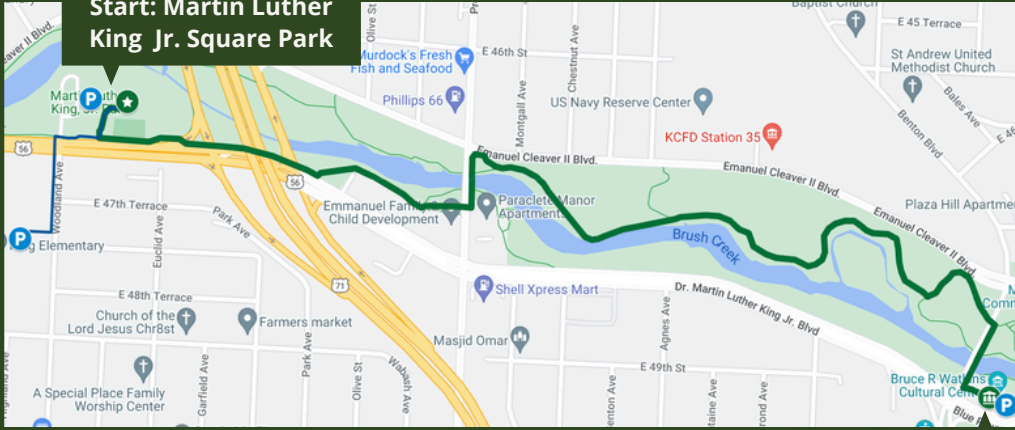

11th Annual Martin Luther King, Jr. Nature Walk

January 20th. | 9 am - 12 pm

For more info and to register scan the QR code:

Honor Martin Luther King, Jr. through a free guided nature walk focused on environmental justice from MLK, Jr. Park to the Bruce R. Watkins Cultural Heritage Center. Check-in for the walk begins at 9am. Refreshments and keynote address to follow at the Cultural Center. Return shuttle to parking provided.

Kansas City
Tour Company

Event Details

Start: Martin Luther King Jr. Square Park

End: Bruce R. Watkins Cultural Center

- This entire event is FREE and open to all, but please do register so we can plan accordingly.
- You may join the guided nature walk along Brush Creek (a tributary of the Blue River), the post-walk gathering at the Cultural Center, or both.
- The guided 1.5 mile one-way nature walk led by USFWS will focus on environmental justice as we follow a mostly paved path from the MLK, Jr. Square Park to the Bruce R. Watkins Cultural Center.
- Leashed dogs are welcome on the walk, but are not allowed inside the Cultural Center.
- Event is rain or shine so please dress for the weather and wear comfortable walking shoes.